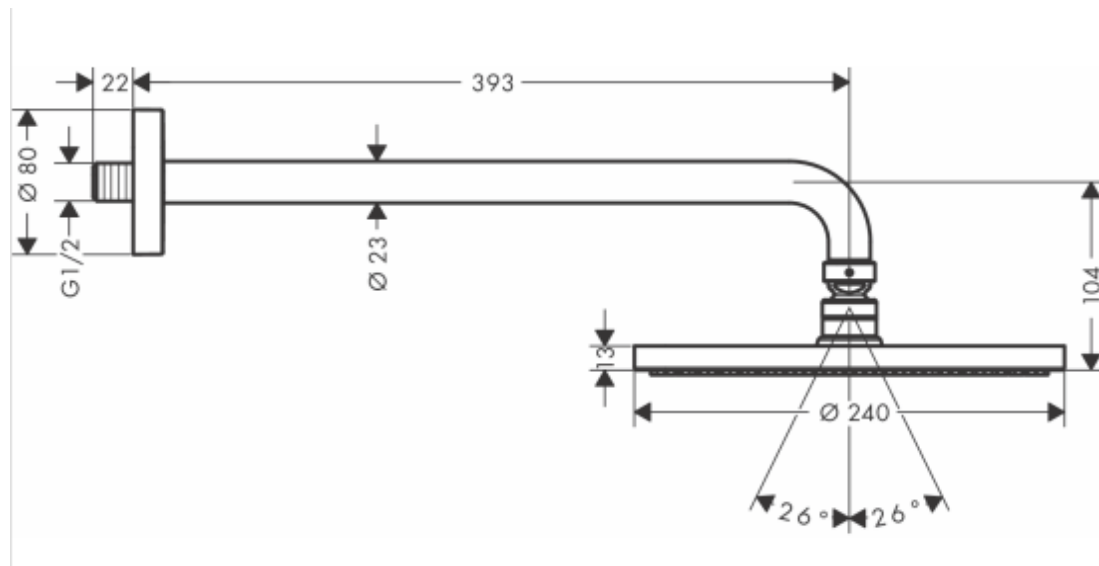

SPECIFICATION SHEET - fittings

BRAND:	hansgrohe	Product Photo:
ORIGIN:	Germany	
SERIES:	Overhead Showers	
PRODUCT DESCRIPTION:	Raindance S 240 Air 1jet overhead shower • spray type: PowderRain spray • with ceiling connector 100mm • Flow rate: 18 l./min. at 3 bar	
MODEL No.	27607 000	
FINISH/COLOUR:	Chrome-plated	
DIMENSIONS:	Ø240mm	
OPTIONAL MATCHING PARTS:		

Technical Informations: Suitable for continous flow water heater

REMINDER:	Pipe flushing must be done before faucets are installed. Failure to do so voids the warranty.
	Do not use cleaners containing abrasive cleansers, ammonia, bleach, acids, waxes, alcohol, solvents or other products not recommended for chrome.
	All information is for reference only, installation shall always be based on the actual product delivered.